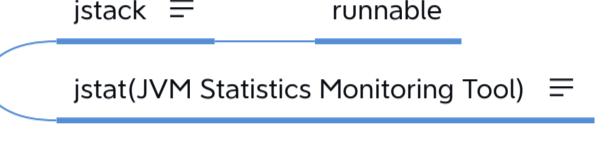

Java

Servlet

集合

锁

逃逸分析

ORM

类加载机制

JVM参数

Xss

分析工具

线程池

string

String immutability and thread safety notes. Includes text about thread safety, immutability, and a code snippet showing how reflection can break immutability.

代理模式

IOC

Spring